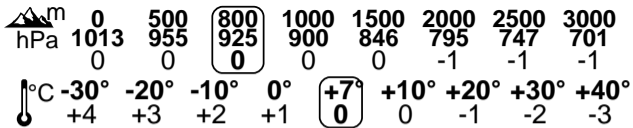

K31 + GP11/20