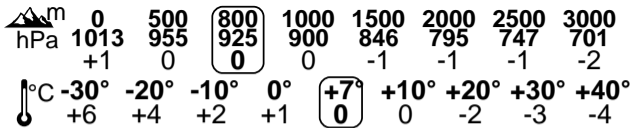

K31 + GP11/20